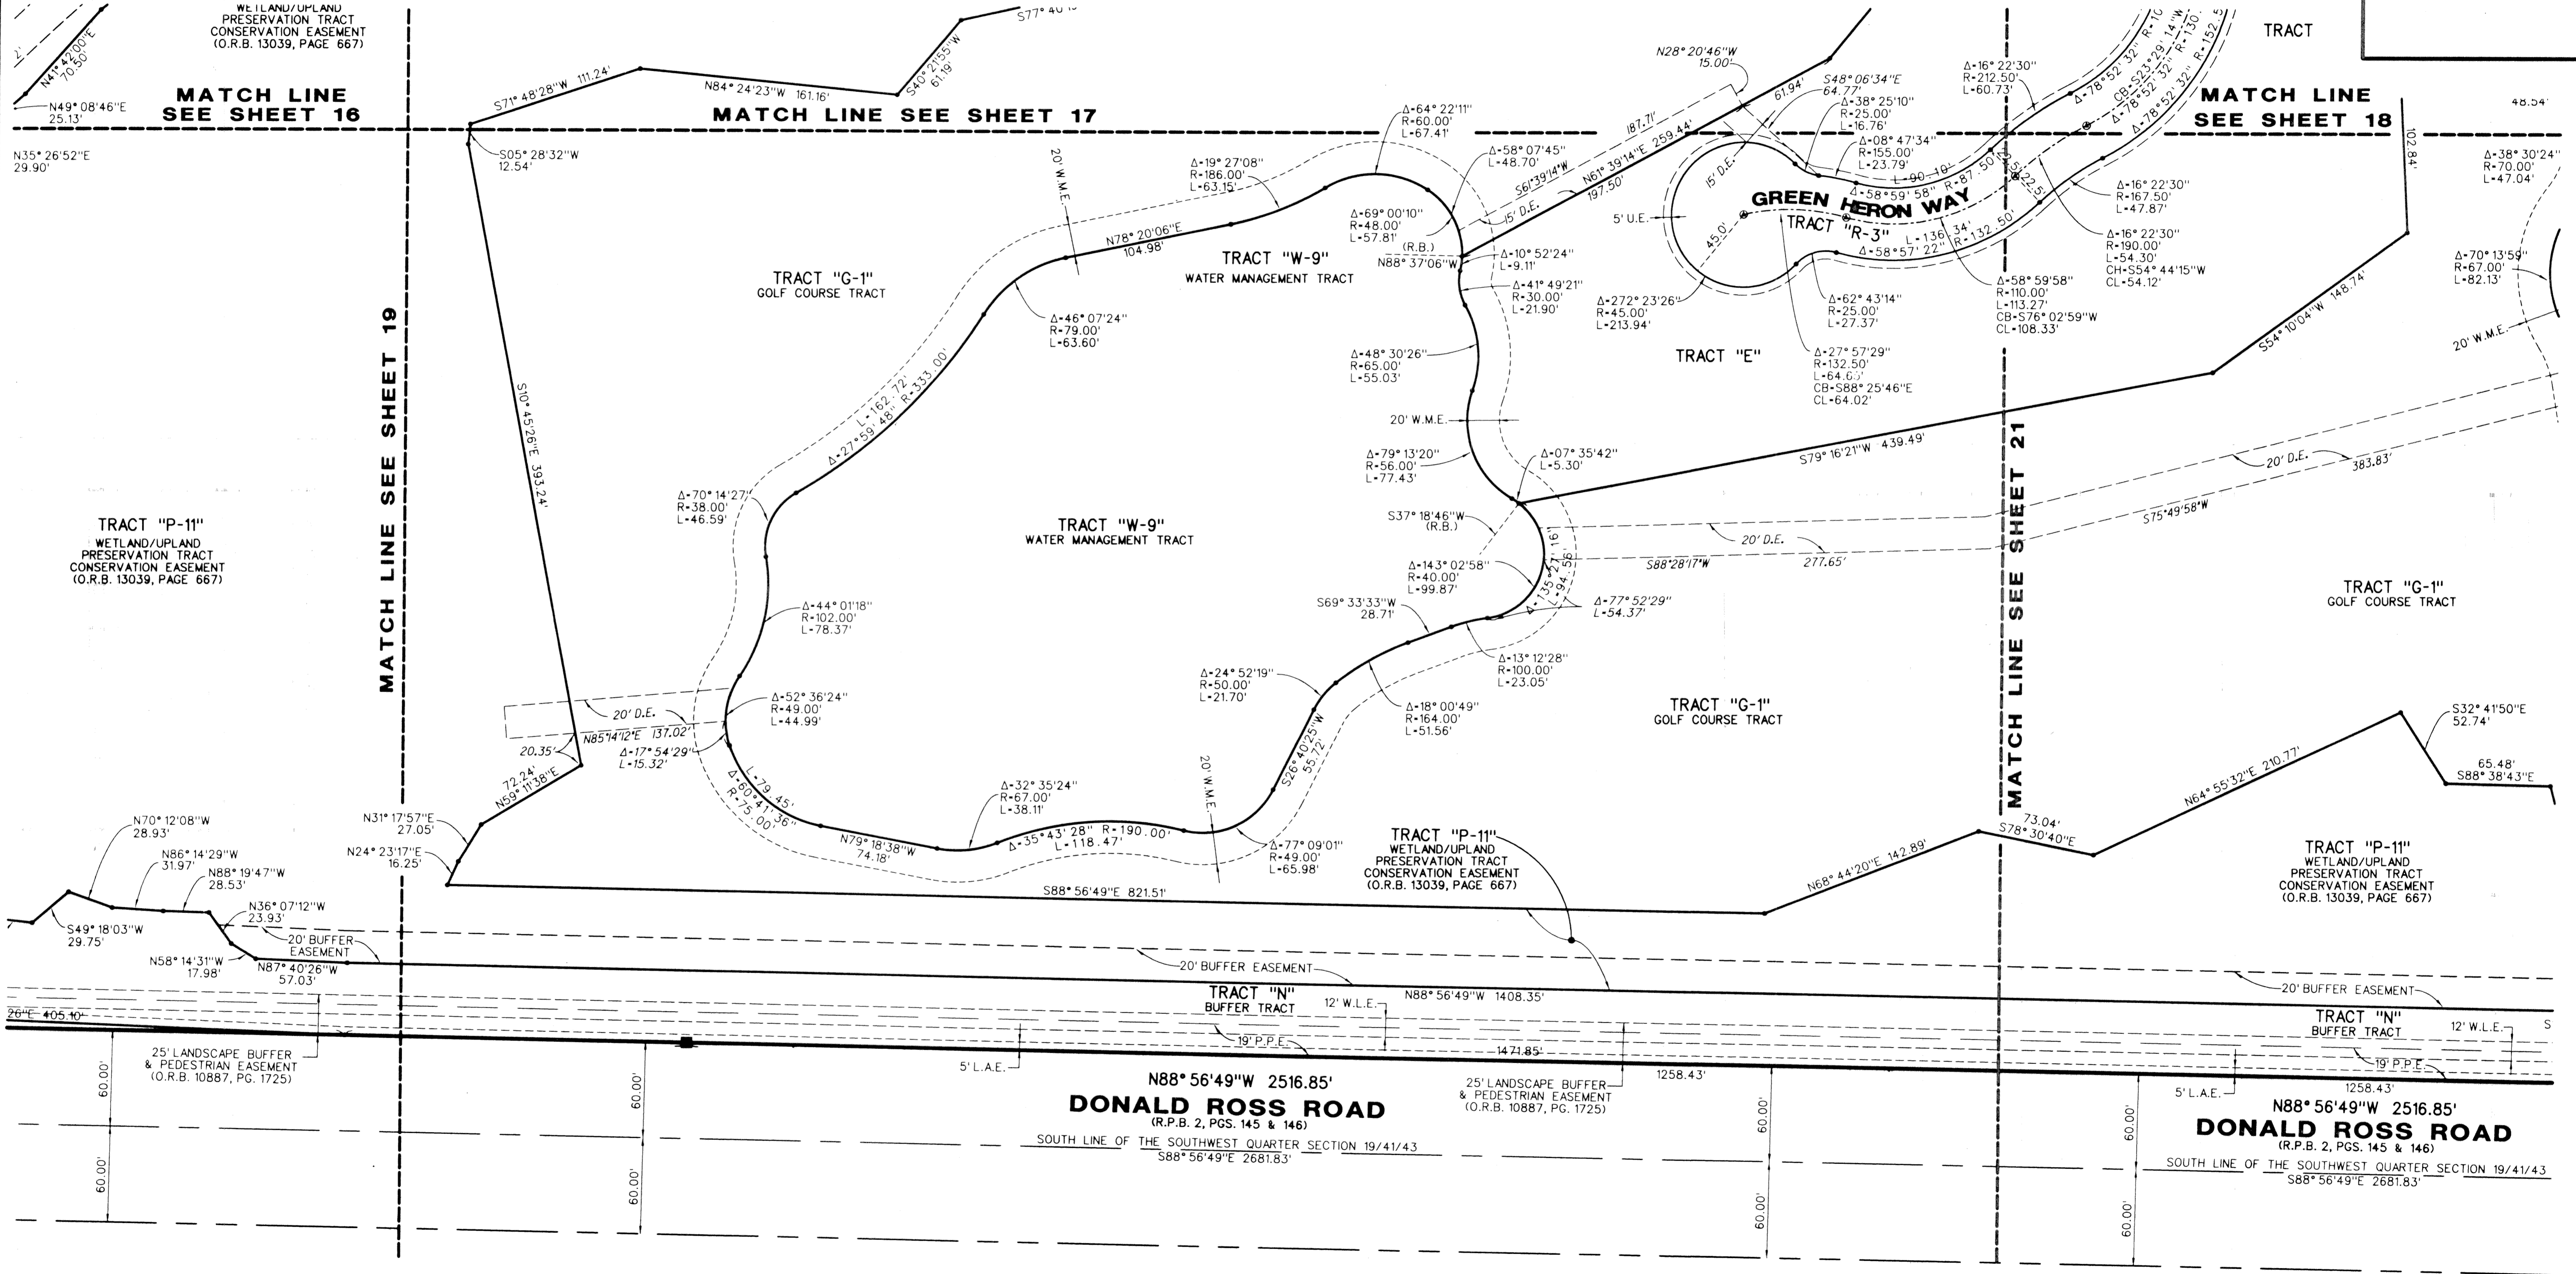

RITZ-CARLTON GOLF CLUB & SPA, JUPITER, A P.U.D.

SITUATE IN SECTION 19, TOWNSHIP 41 SOUTH, RANGE 43 EAST, TOWN OF JUPITER, PALM BEACH COUNTY, FLORIDA
DECEMBER, 2001
SHEET 20 OF 22

LIDBERG LAND SURVEYING, INC.
675 West Indiantown Road, Suite 200,
Jupiter, Florida 33458 TEL. 561-746-8454
LB4431

CAD: K:\UST \ 194143 \ RITZ \ 1690306 \ SHEET20.DGN			
REF: K:\UST \ 194143 \ RITZ \ 1690306 \ 1690306.DGN			
FLD.	PG.	JDB	00-169-306
OFF. R.W.		DATE	04/28/01
CKD: D.C.L.	SHEET 20 OF 22	DWG.	D00-169P